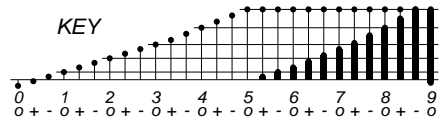

DAYS IN SOLAR ROTATION INTERVAL

1 2 3 4 5 6 7 8 9 10 11 12 13 14 15 16 17 18 19 20 21 22 23 24 25 26 27

ROT.-  
NO.

2272

2000

KEY

▲ = sudden  
commencement

PLANETARY MAGNETIC  
THREE-HOUR-RANGE INDICES