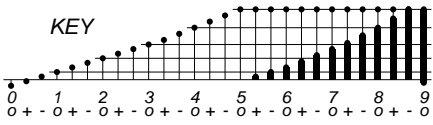

DAYS IN SOLAR ROTATION INTERVAL

PLANETARY MAGNETIC  
THREE-HOUR-RANGE INDICES

▲ = sudden commencement

Kp 1997