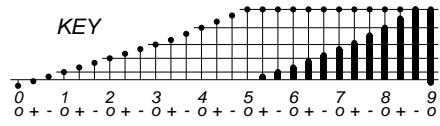

DAYS IN SOLAR ROTATION INTERVAL

1 2 3 4 5 6 7 8 9 10 11 12 13 14 15 16 17 18 19 20 21 22 23 24 25 26 27

ROT.-
NO.

KEY

▲ = sudden commencement

PLANETARY MAGNETIC
THREE-HOUR-RANGE INDICES

Kp 1996