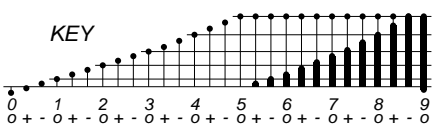

DAYS IN SOLAR ROTATION INTERVAL

PLANETARY MAGNETIC
THREE-HOUR-RANGE INDICES

▲ = sudden commencement

Kp 1994