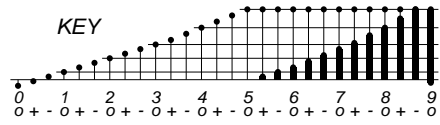

DAYS IN SOLAR ROTATION INTERVAL

KEY

▲ = sudden commencement

PLANETARY MAGNETIC
THREE-HOUR-RANGE INDICES

Kp 2001