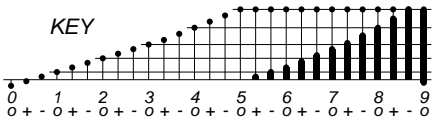

DAYS IN SOLAR ROTATION INTERVAL

1 2 3 4 5 6 7 8 9 10 11 12 13 14 15 16 17 18 19 20 21 22 23 24 25 26 27

KEY

▲ = sudden commencement

PLANETARY MAGNETIC  
THREE-HOUR-RANGE INDICES

Kp 1998