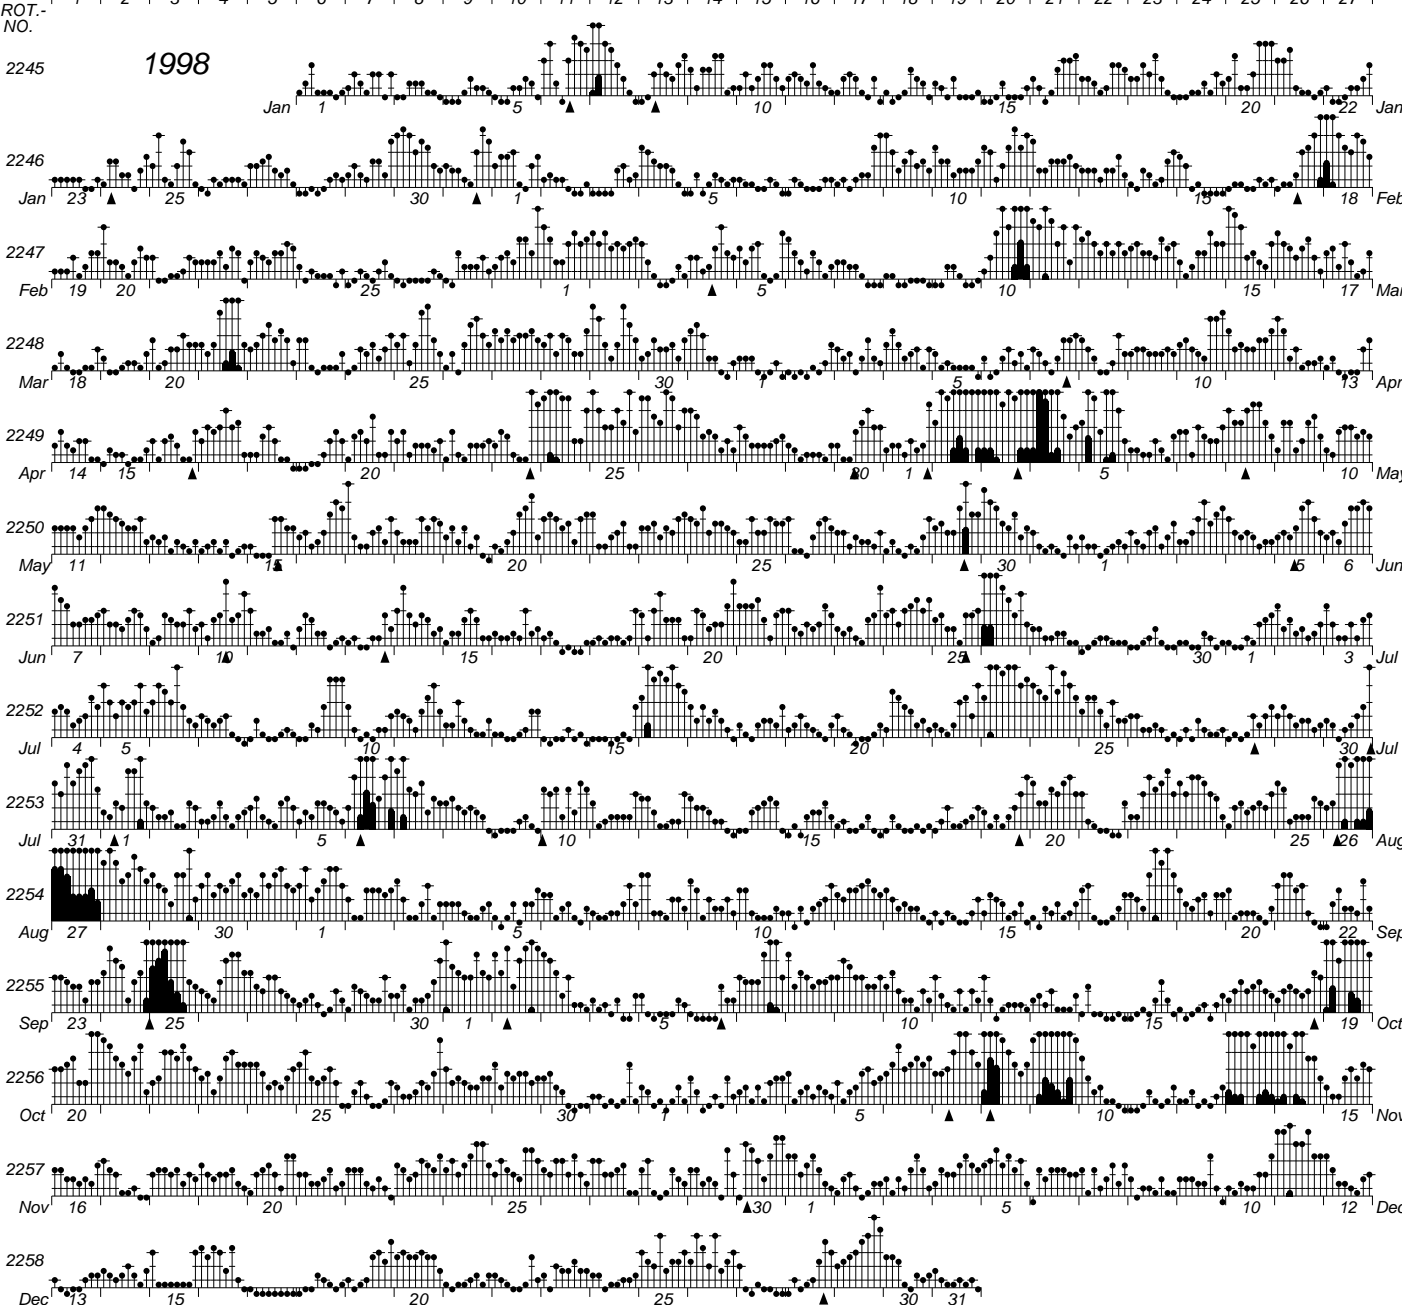

DAYS IN SOLAR ROTATION INTERVAL

1 2 3 4 5 6 7 8 9 10 11 12 13 14 15 16 17 18 19 20 21 22 23 24 25 26 27

KEY

▲ = sudden commencement

PLANETARY MAGNETIC  
THREE-HOUR-RANGE INDICES

Kp 1998