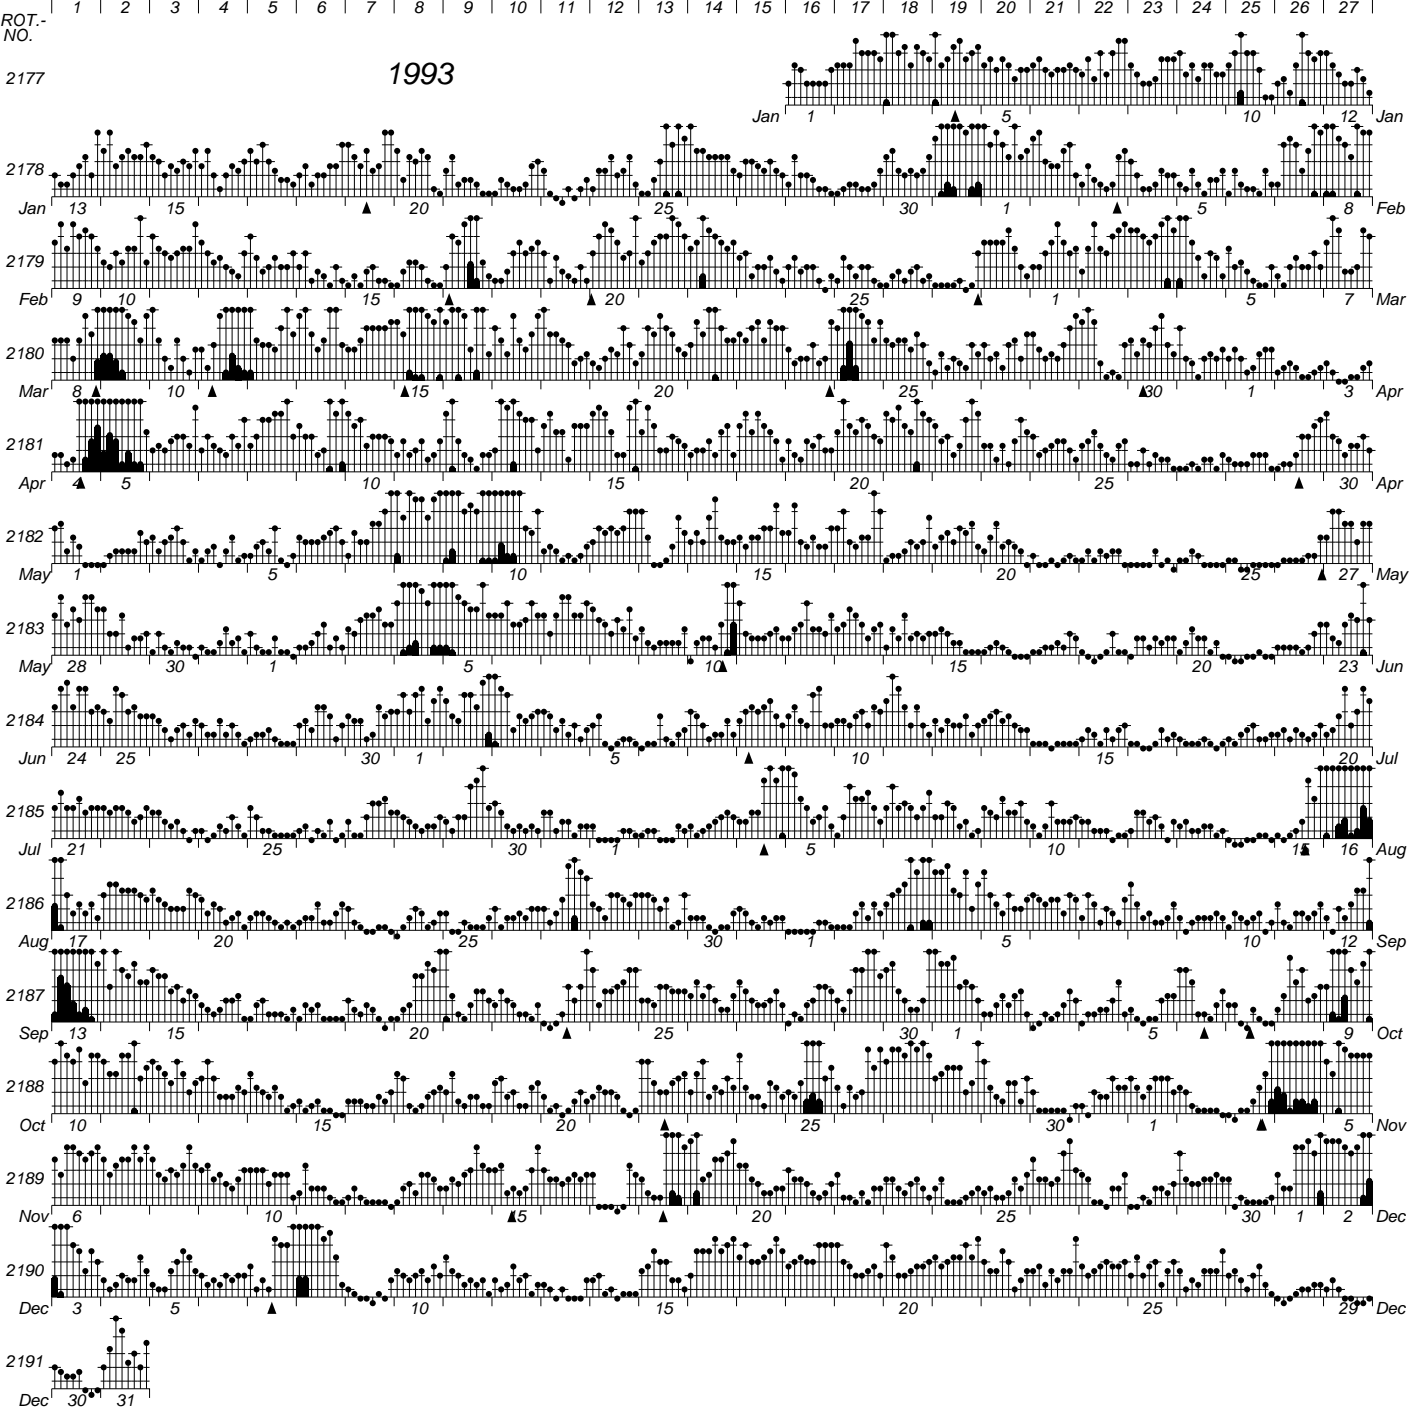

DAYS IN SOLAR ROTATION INTERVAL

KEY

▲ = sudden commencement

PLANETARY MAGNETIC
THREE-HOUR-RANGE INDICES

Kp 1993