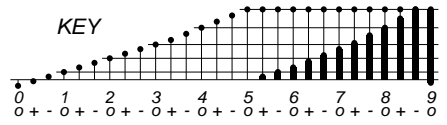

DAYS IN SOLAR ROTATION INTERVAL

KEY

▲ = sudden commencement

PLANETARY MAGNETIC
THREE-HOUR-RANGE INDICES

Kp 1993