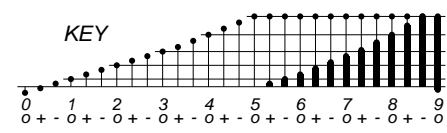

DAYS IN SOLAR ROTATION INTERVAL

KEY

▲ = sudden commencement

PLANETARY MAGNETIC
THREE-HOUR-RANGE INDICES

Kp 1992