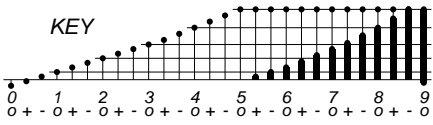

DAYS IN SOLAR ROTATION INTERVAL

KEY

▲ = sudden commencement

PLANETARY MAGNETIC
THREE-HOUR-RANGE INDICES

Kp 2001