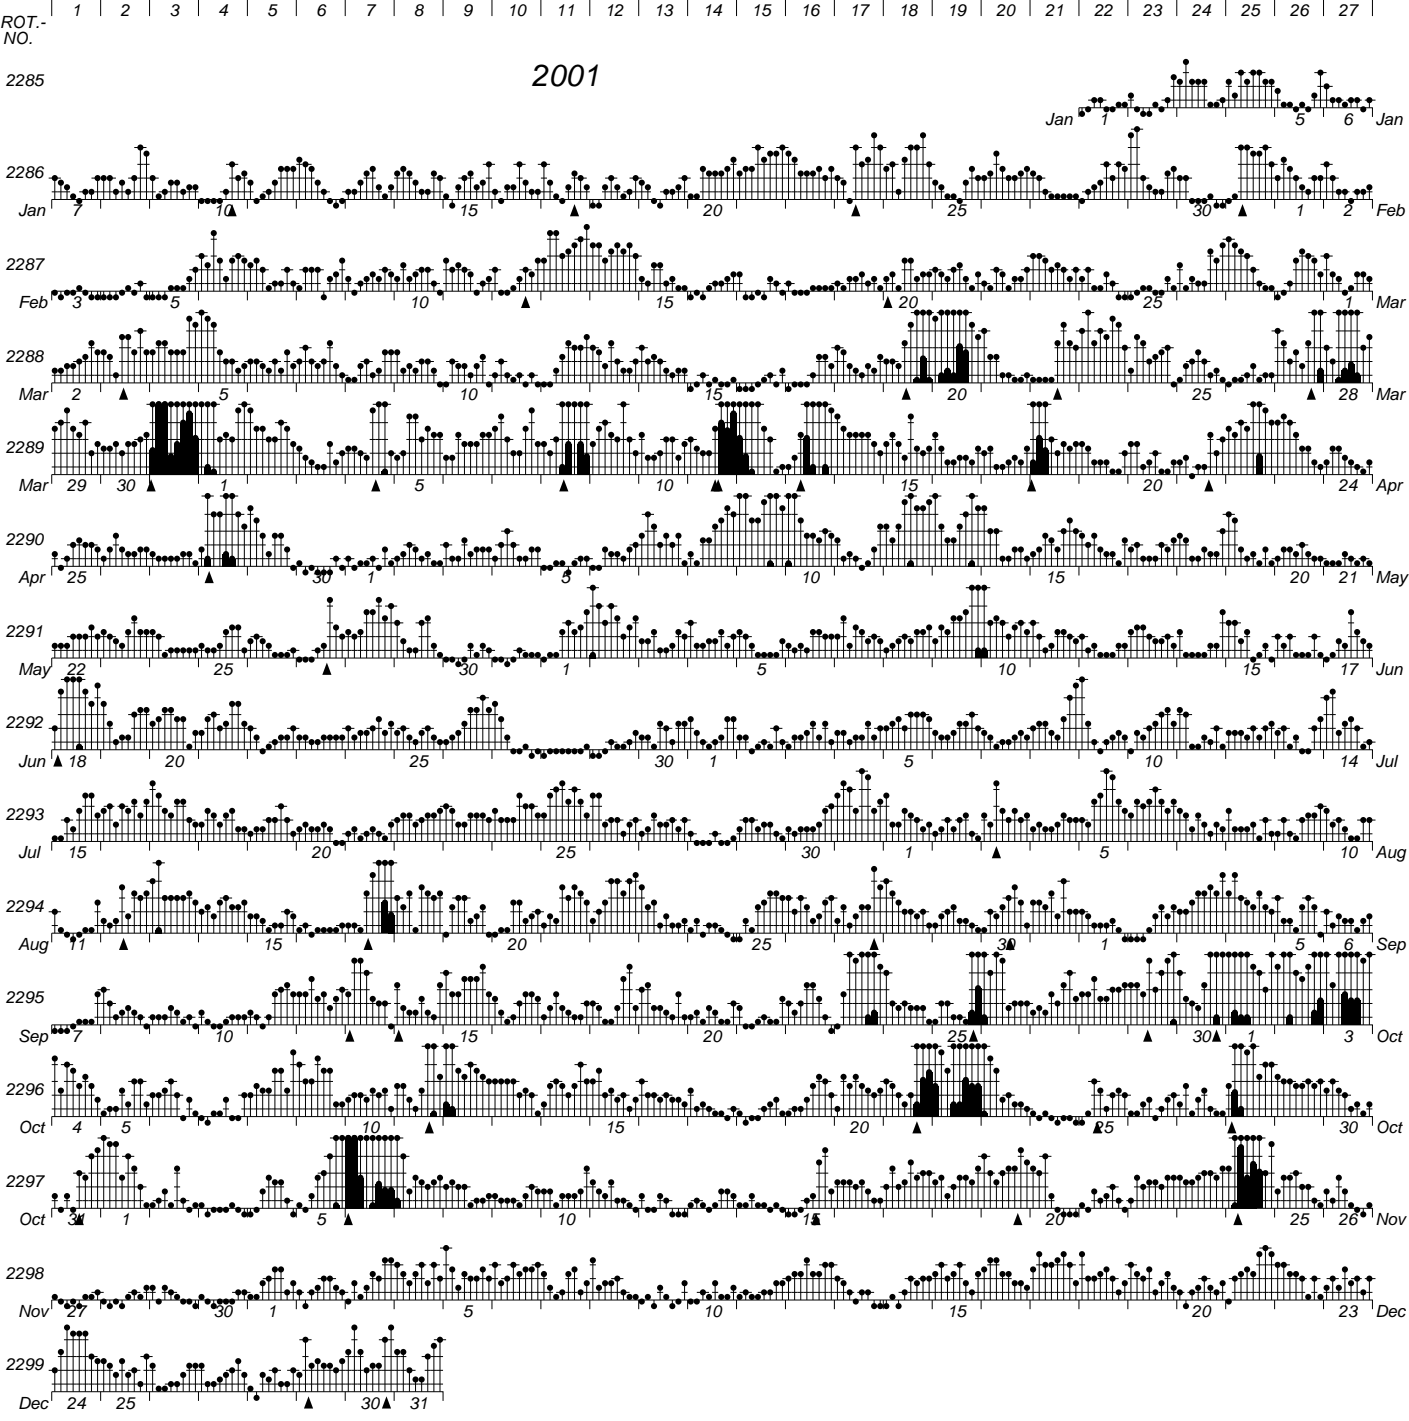

DAYS IN SOLAR ROTATION INTERVAL

KEY

▲ = sudden commencement

PLANETARY MAGNETIC
THREE-HOUR-RANGE INDICES

Kp 2001