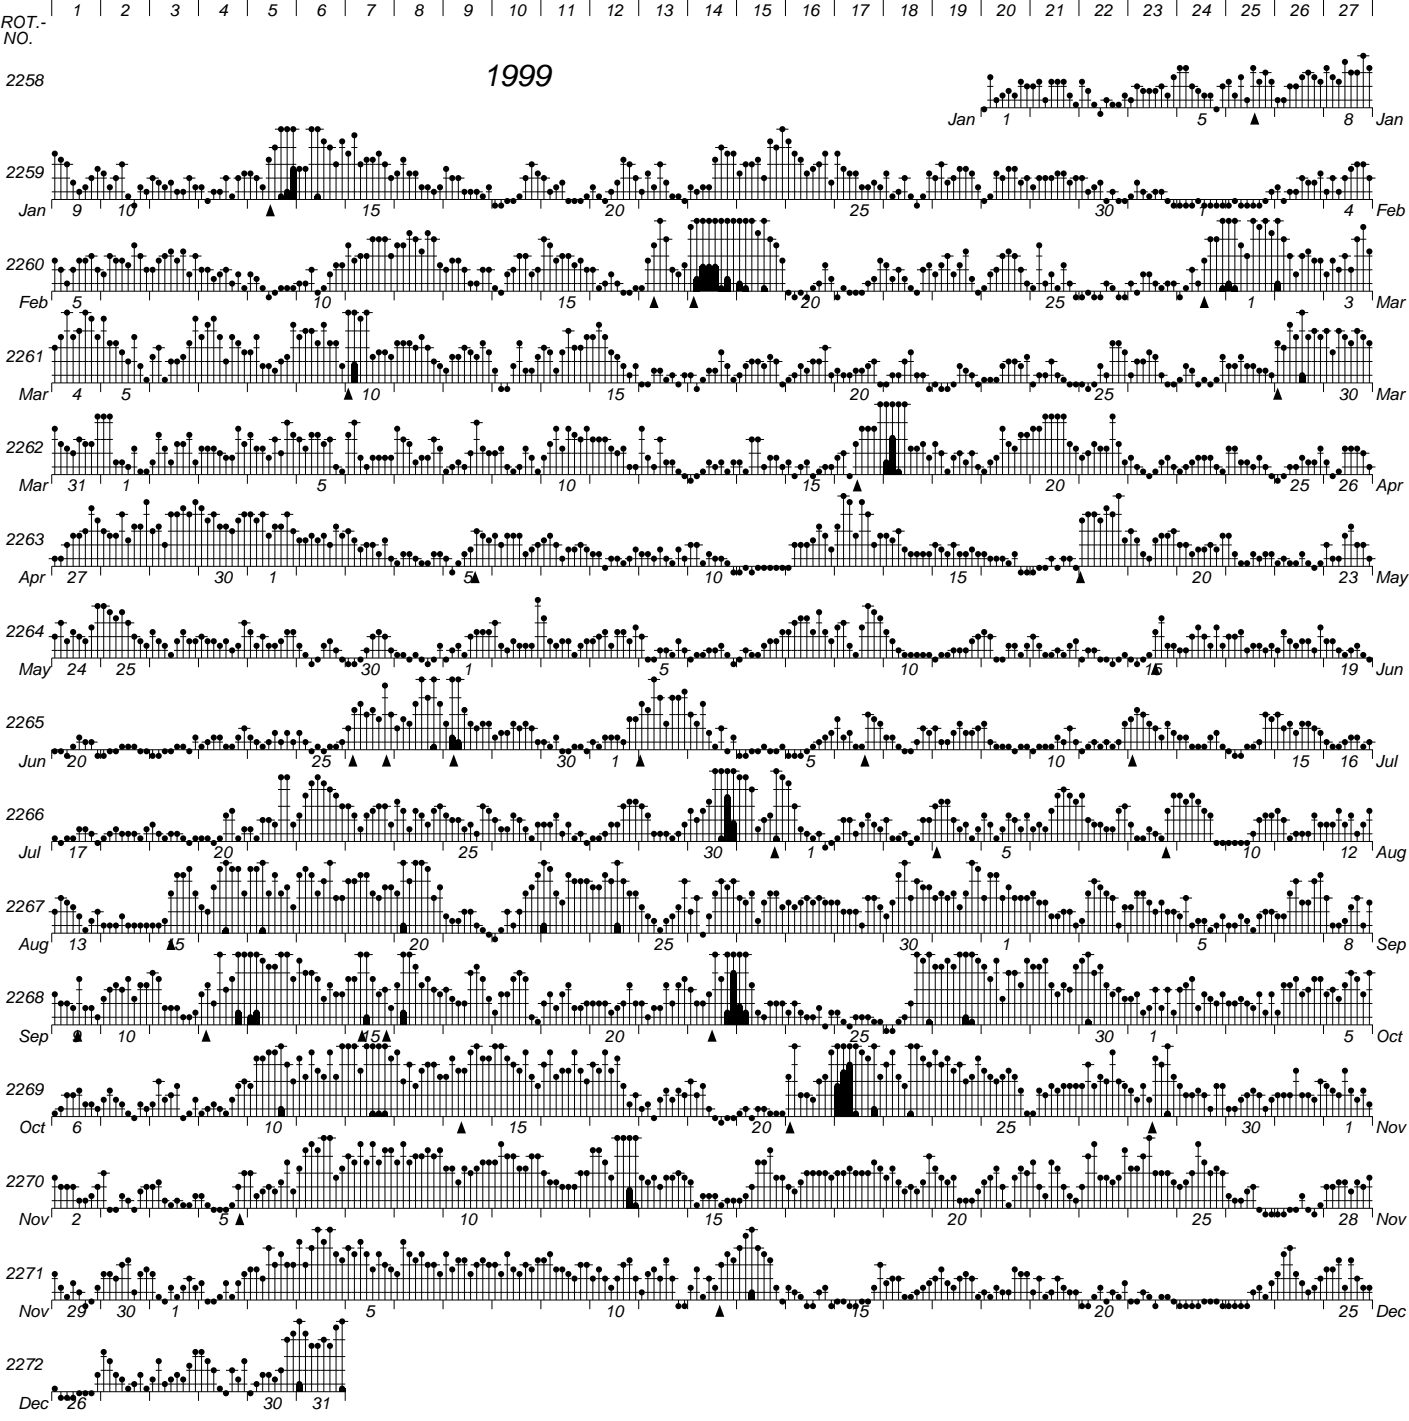

DAYS IN SOLAR ROTATION INTERVAL

PLANETARY MAGNETIC
THREE-HOUR-RANGE INDICES

▲ = sudden commencement

Kp 1999