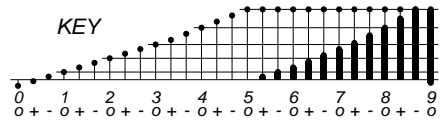

DAYS IN SOLAR ROTATION INTERVAL

KEY

▲ = sudden commencement

PLANETARY MAGNETIC
THREE-HOUR-RANGE INDICES

Kp 1995