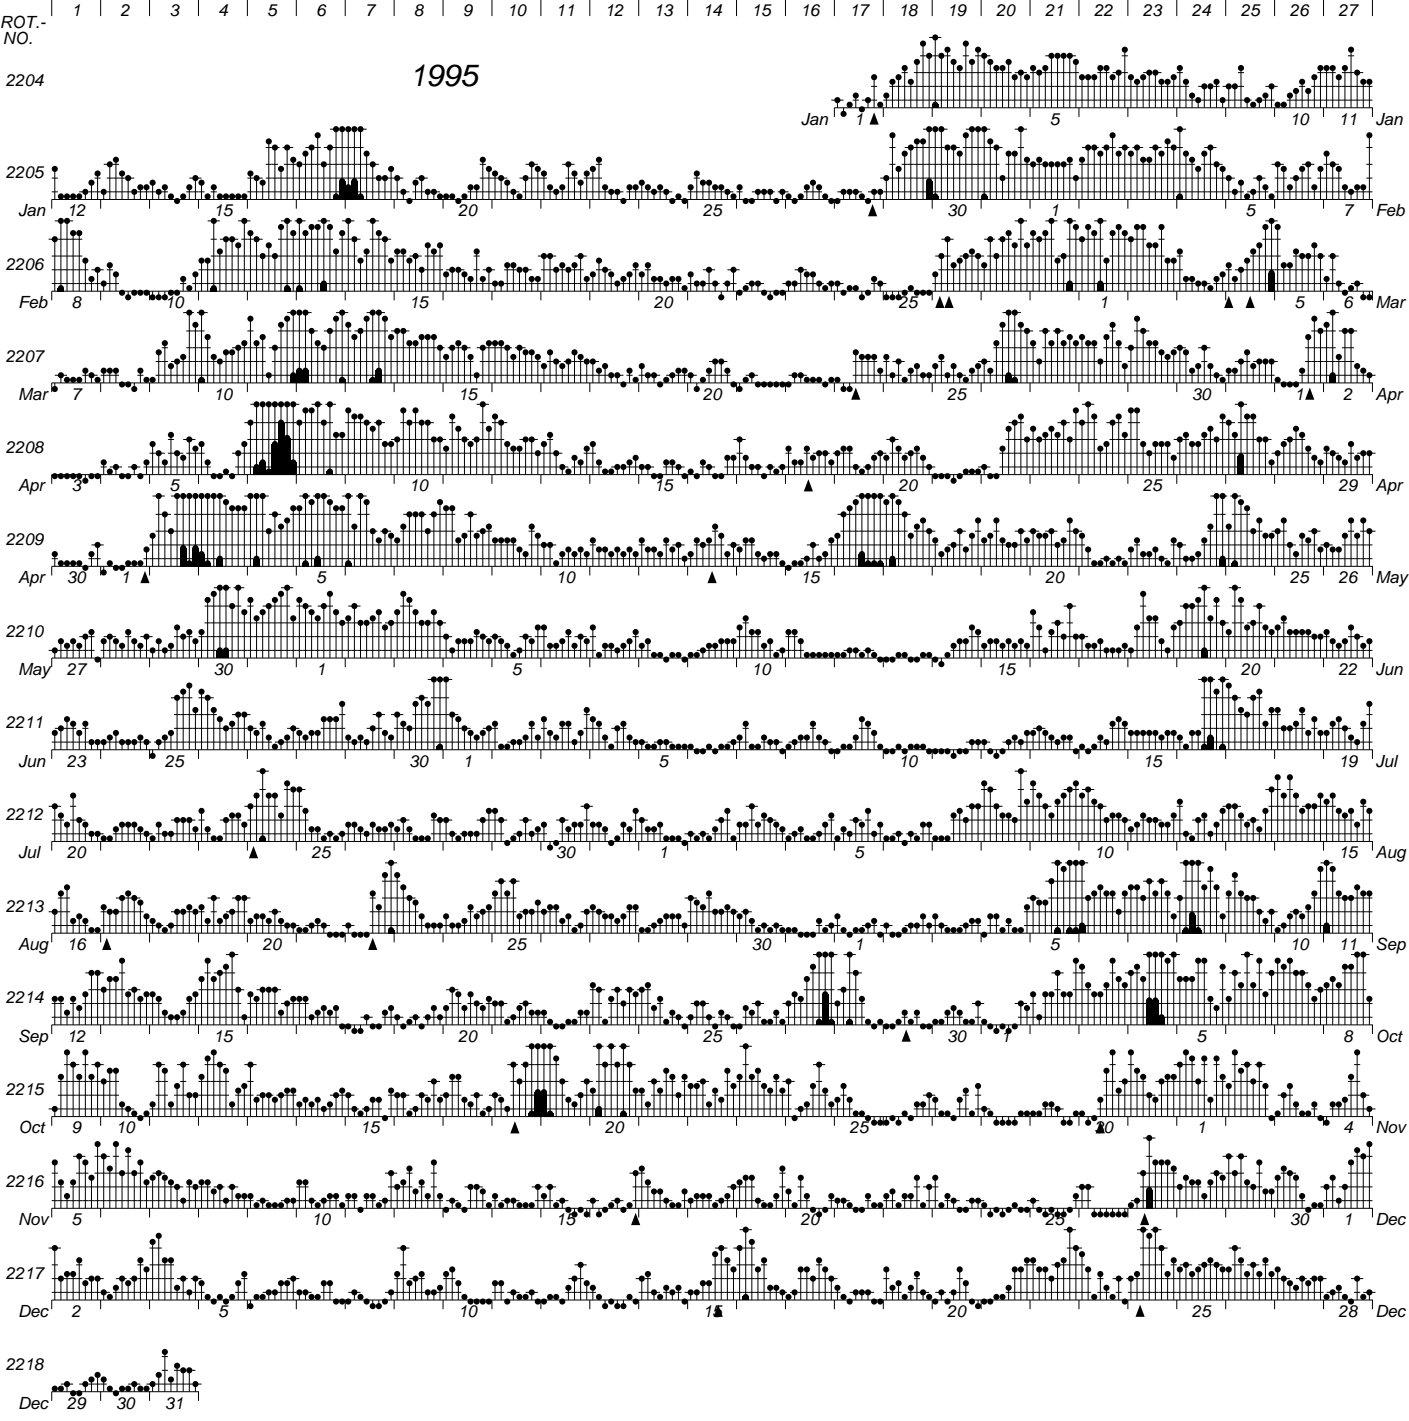

DAYS IN SOLAR ROTATION INTERVAL

KEY

▲ = sudden commencement

PLANETARY MAGNETIC
THREE-HOUR-RANGE INDICES

Kp 1995